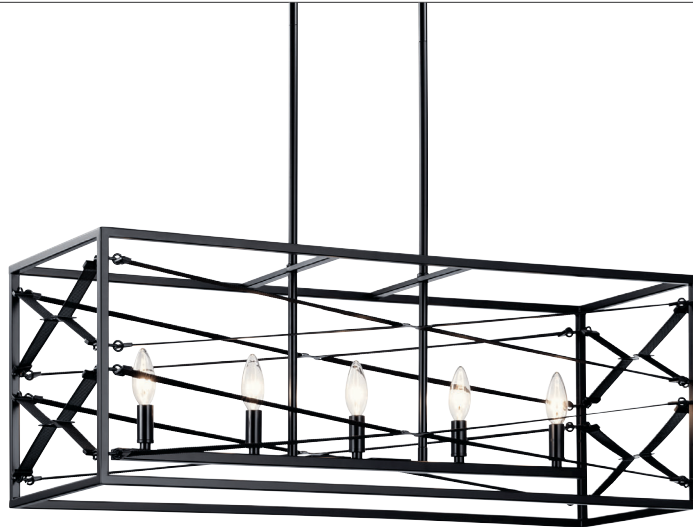

Sevan™

Finish: Black

NEW

52140BK | Linear Chandelier
(5) 60W Candelabra, 13"W x 14"H x 37"L
Overall Ht. 52", Chain/Stem 36"

NEW

52141BK | Foyer Pendant
(4) 60W Candelabra, 16.75"W x 21.5"H
Overall Ht. 59", Chain/Stem 36"

FEATURE

Black Metal
and Fabric
Cross Bands